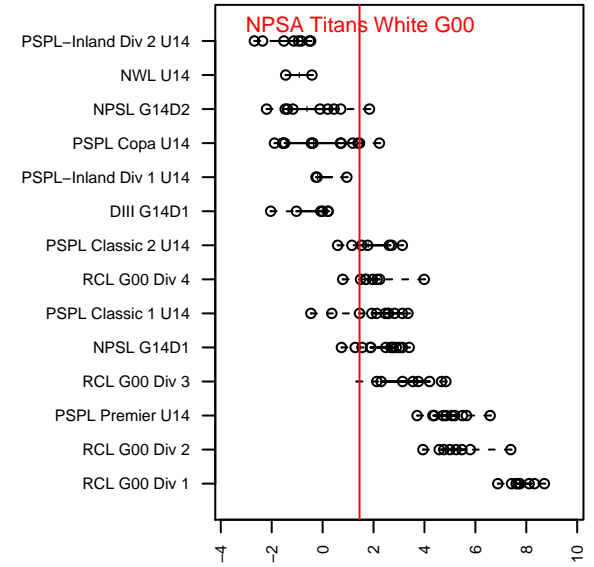

**attack and defense rating
relative to others at age
and all opponents in last 13 months**