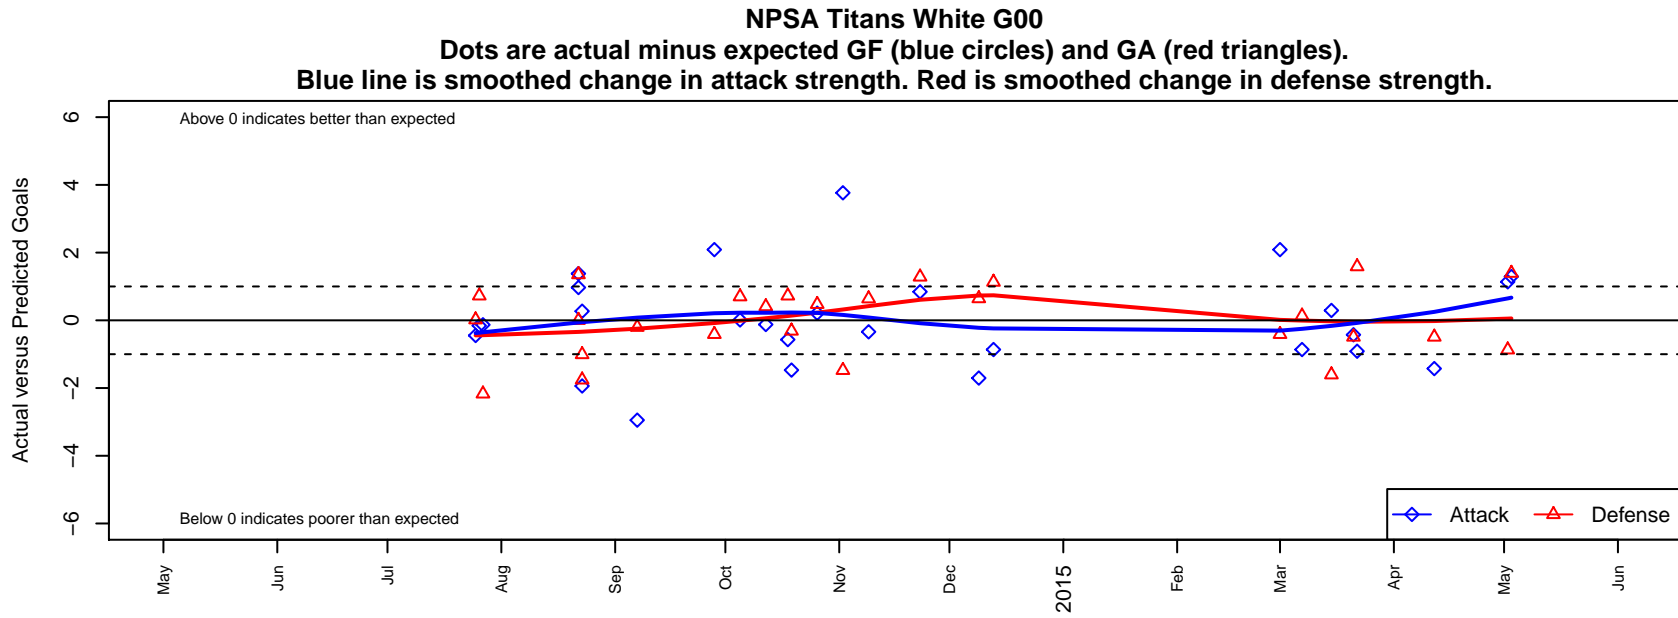

NPSA Titans White G00

Nowland Premier SA
 Bellevue, WA
 G00 total strength=1044
 attack=3.02 defense=1.8
 fall league = PSPL Copa U14
 spr league = Spr PSPL Classic 3 U14

alt names used:
 NPSA TITANS G00 White
 NPSA TITANS (WA)
 NPSA Titans [G00]
 NPSA TITANS G00 White

Venues played:
 2014 Sounders FC Cup GU14
 2014 REDAPT Cup Silver U14
 2014 PSPL Copa U14
 2014 Spr PSPL Classic 3 U14

**attack and defense variance (black dot)
relative to other teams
and top 10 in region**